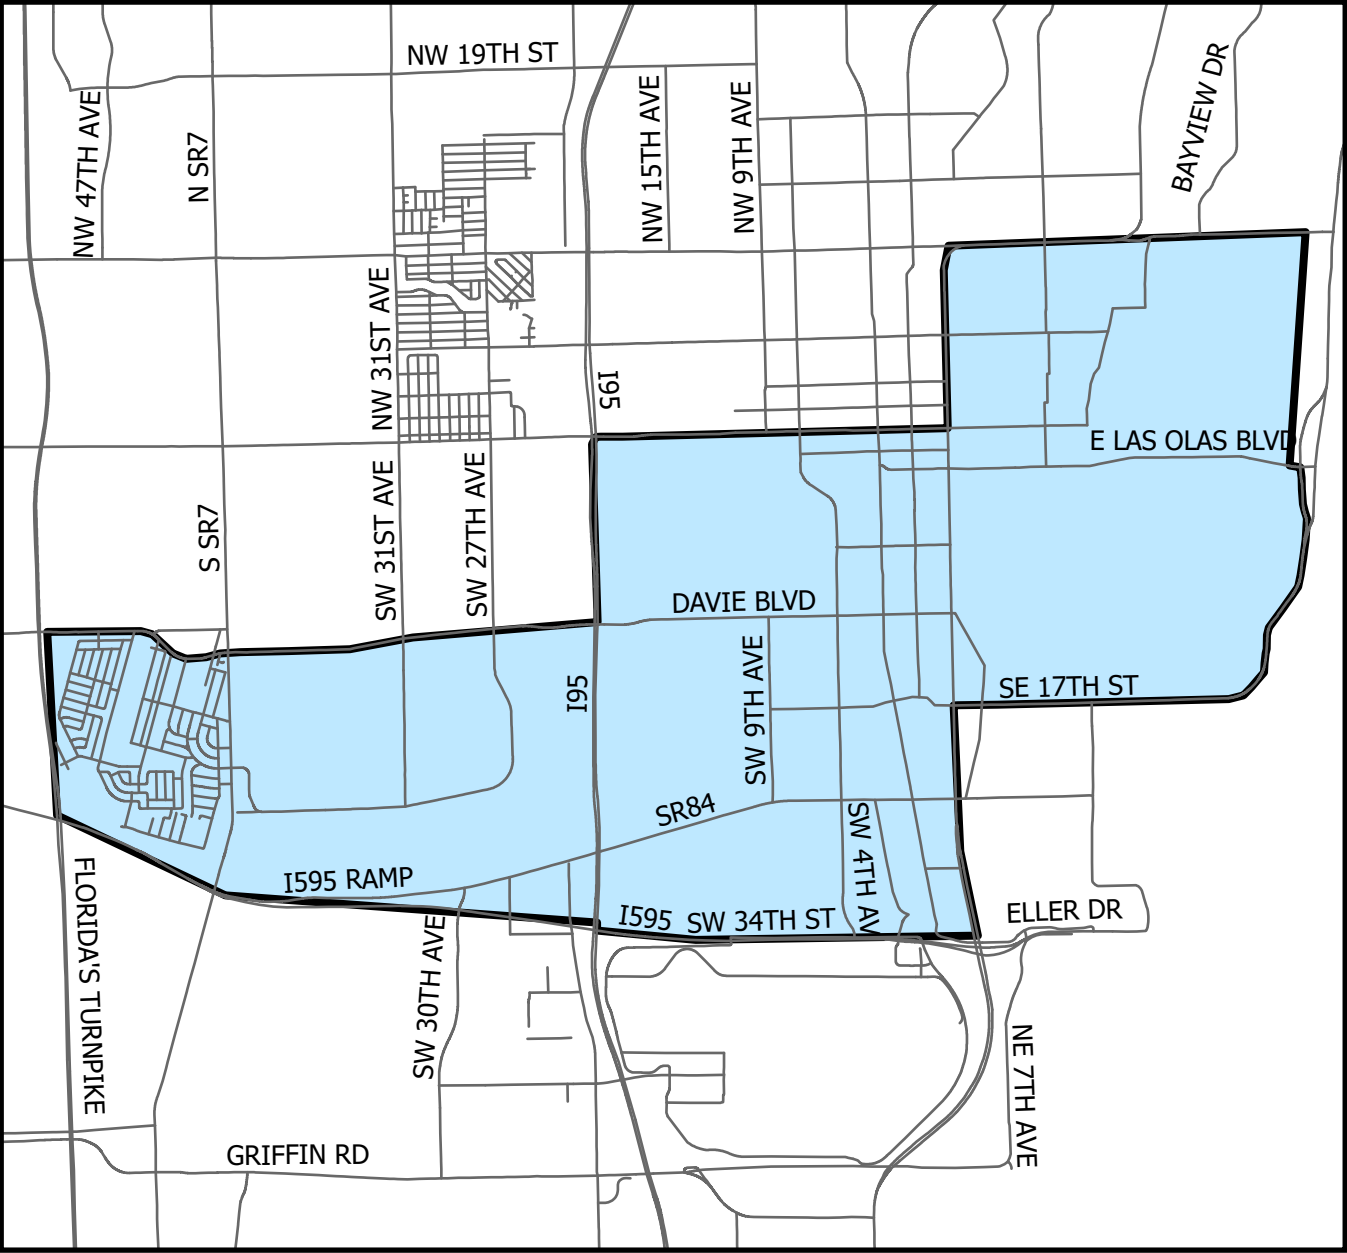

# Proposed Truck-Mounted Larviciding in Portions of the Broward Municipal Services District and the City of Fort Lauderdale

Prepared by:  
 Mosquito Control Section  
 Highway and Bridge Maintenance Division  
 Public Works Department