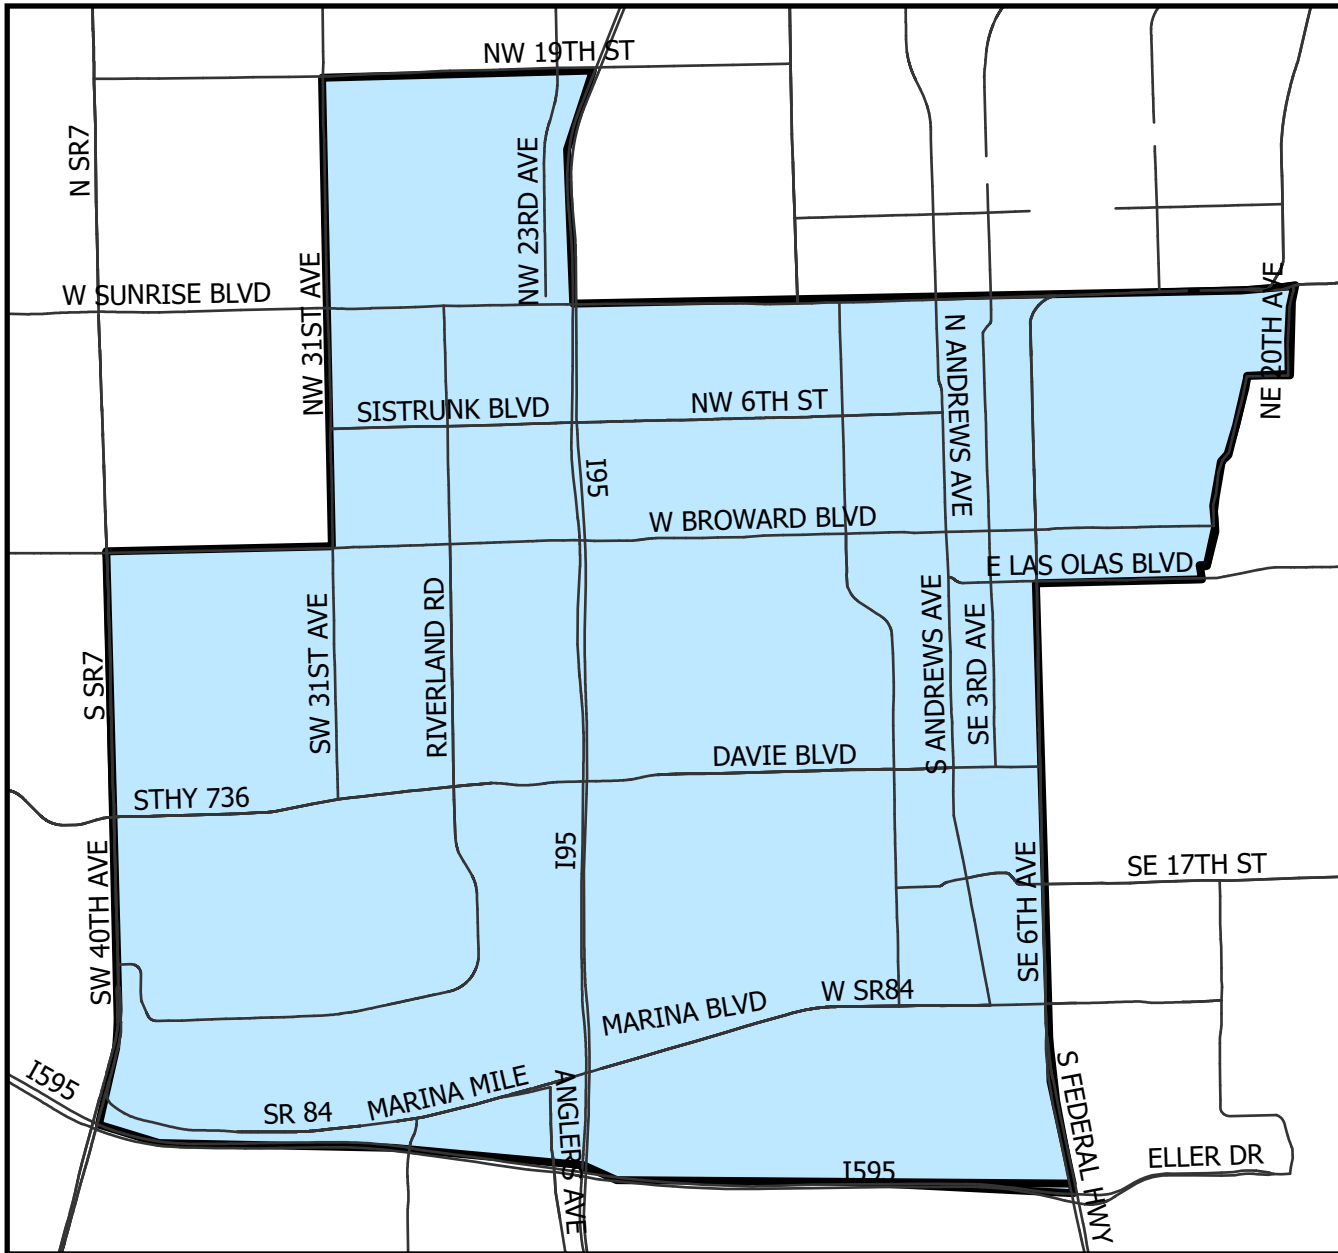

Truck-Mounted Larviciding in Portions of Fort Lauderdale and Broward Municipal Services District (BMSD)

Prepared by:
 Mosquito Control Section
 Highway and Bridge Maintenance Division
 Public Works Department