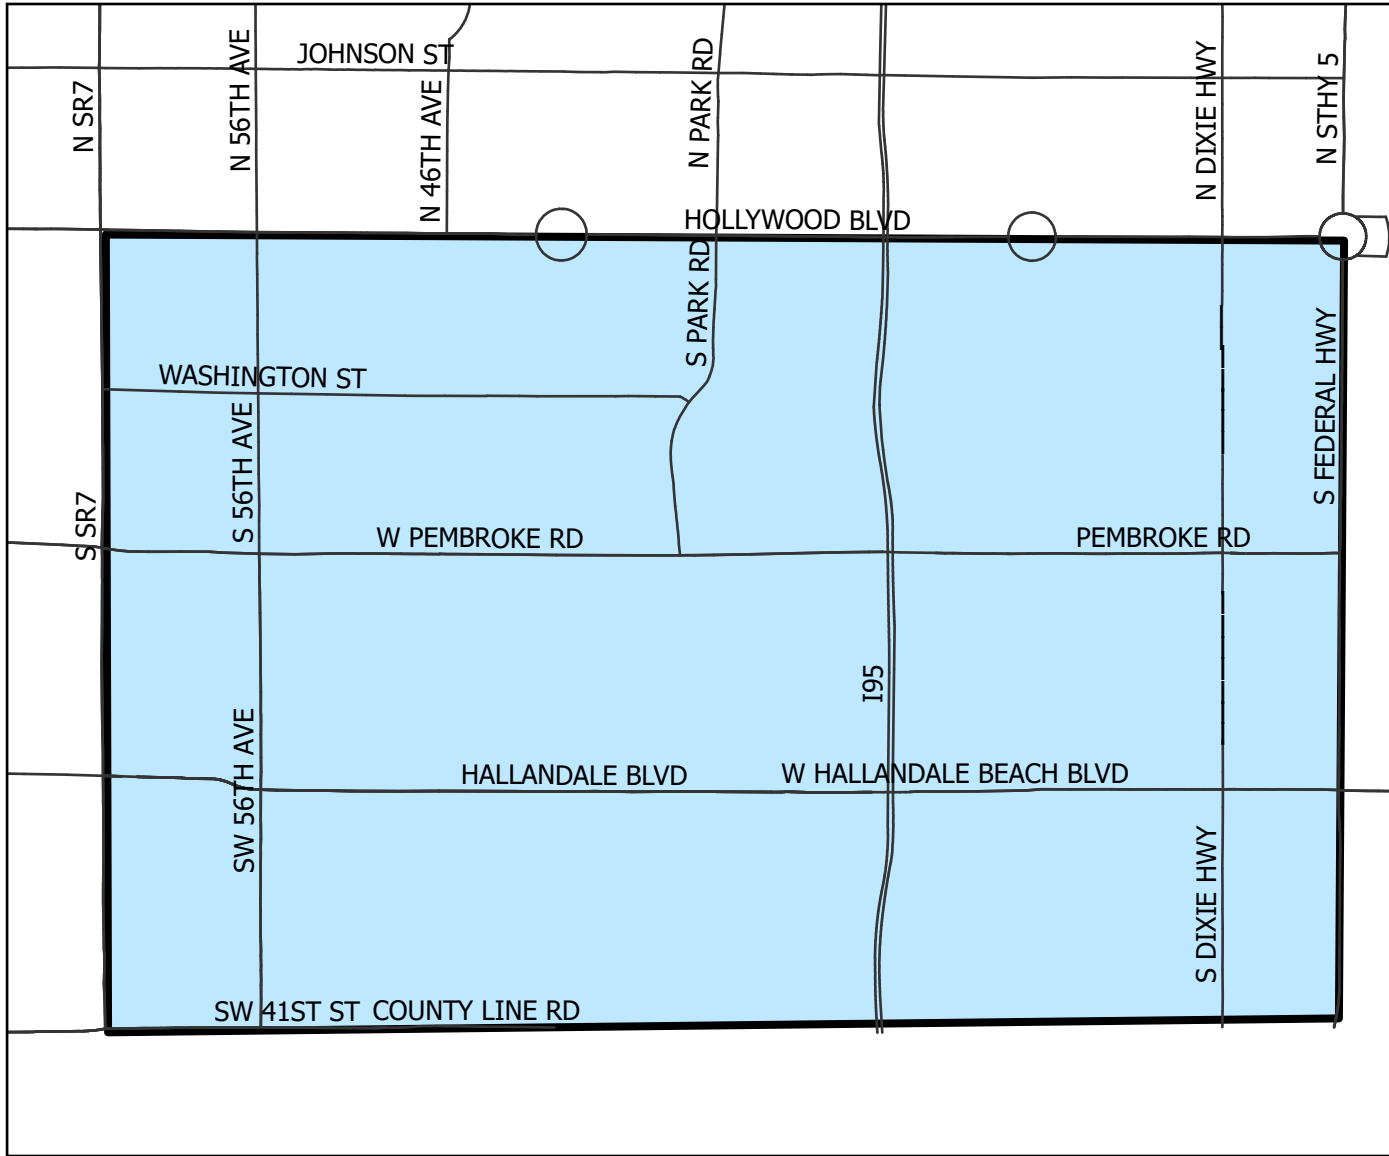

Truck-Mounted Larviciding Spray Area for Hallandale Beach, Hollywood, Miramar, Pembroke Park and West Park

Prepared by:
Mosquito Control Section
Highway and Bridge Maintenance Division
Public Works Department