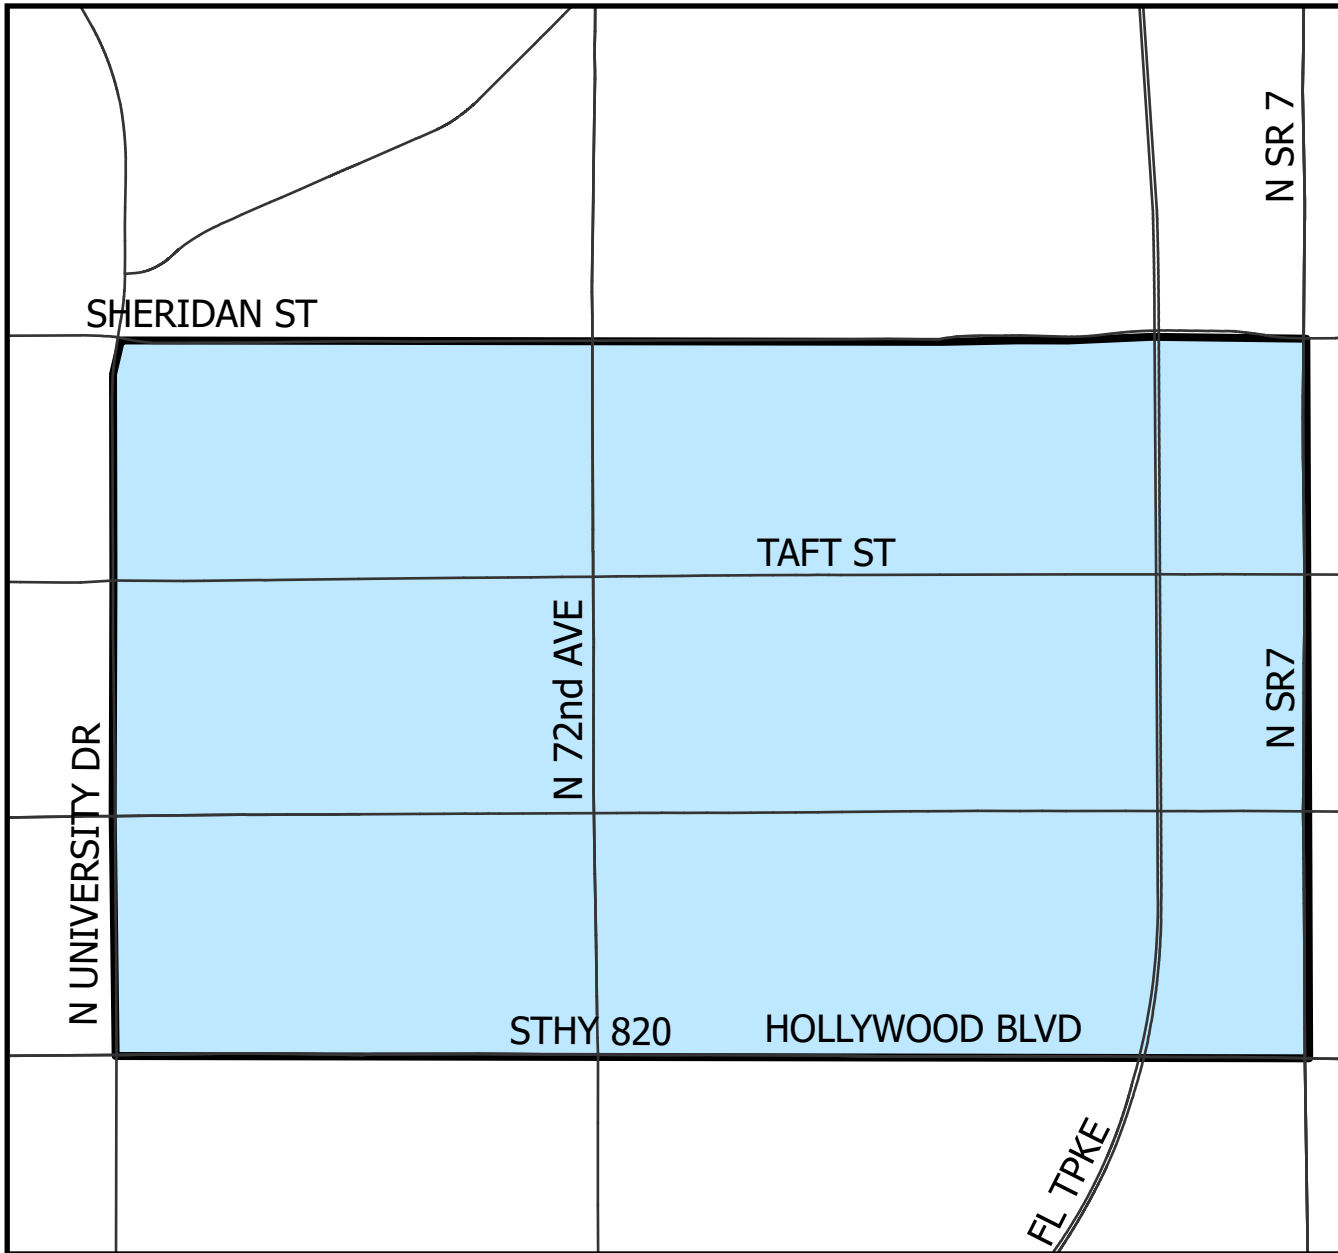

Truck-Mounted Larviciding in Portions of Hollywood and Pembroke Pines

Prepared by:
Mosquito Control Section
Highway and Bridge Maintenance Division
Public Works Department